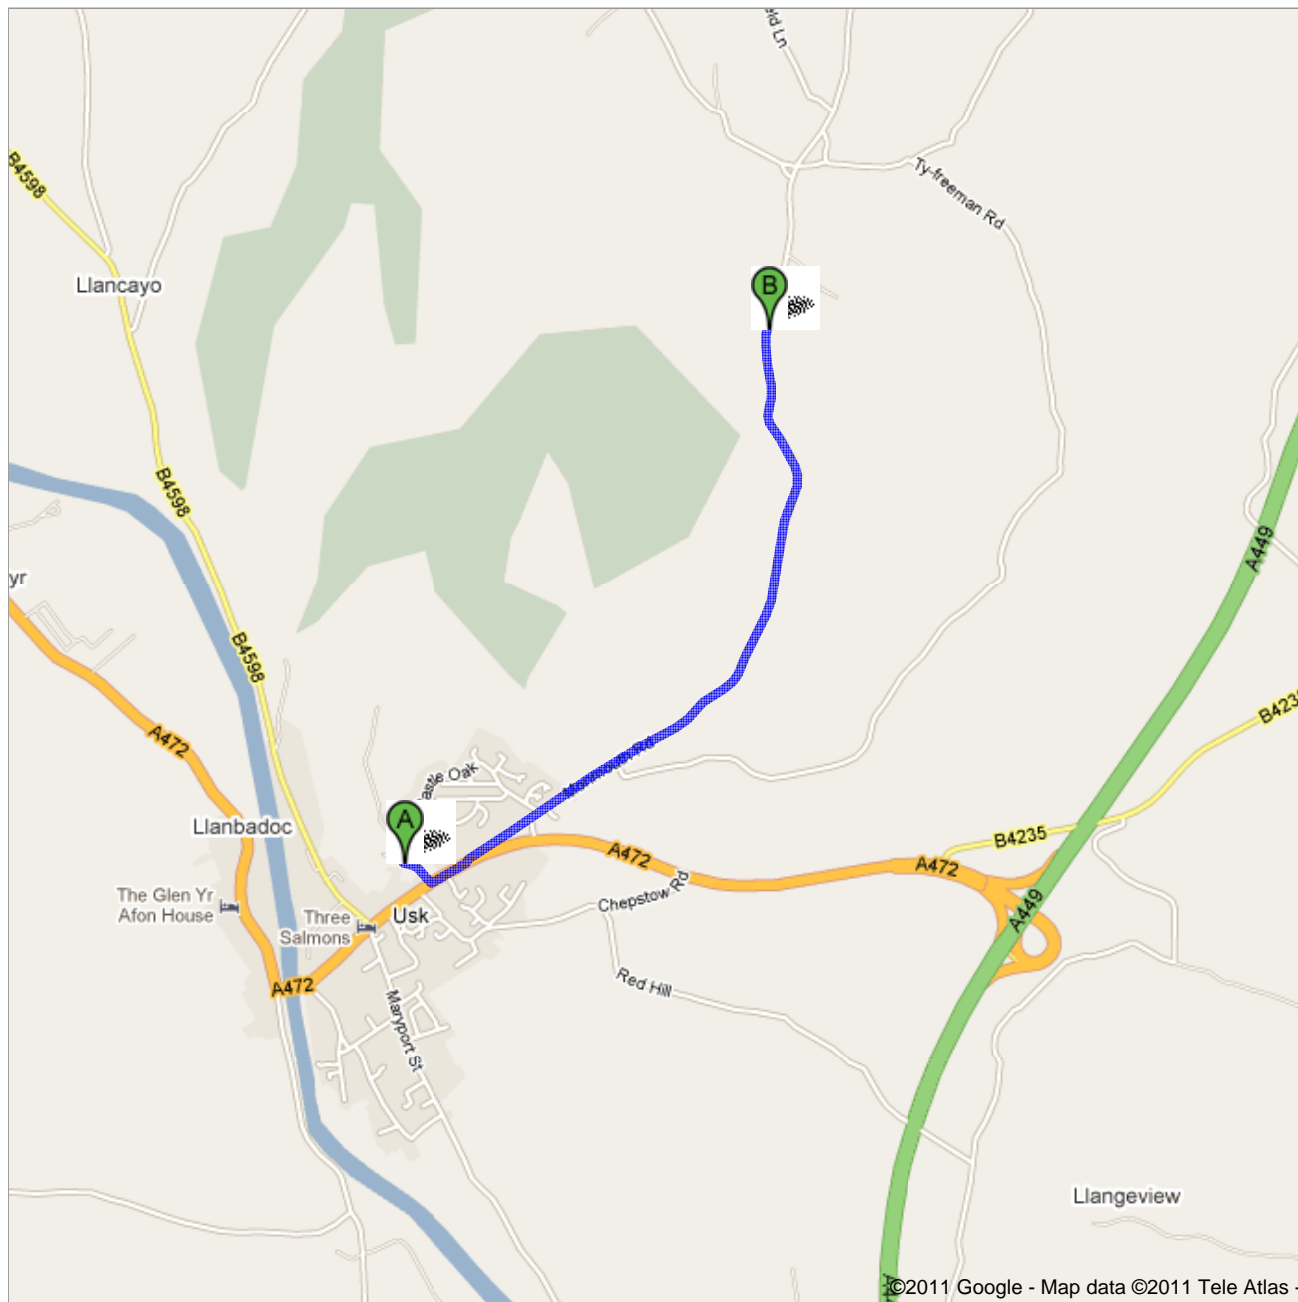

Directions to Unknown road
1.5 mi – about 3 mins

 Usk, Gwent NP15 1SD, UK

1. Head **east** toward **Castle Parade/A472**

go 367 ft
total 367 ft

 2. Turn left at **Monmouth Rd/A472**

go 433 ft
total 0.2 mi

 3. Slight left at **Monmouth Rd**
About 2 mins

go 1.4 mi
total 1.5 mi

 Unknown road

These directions are for planning purposes only. You may find that construction projects, traffic, weather, or other events may cause conditions to differ from the map results, and you should plan your route accordingly. You must obey all signs or notices regarding your route.

Map data ©2011 Tele Atlas